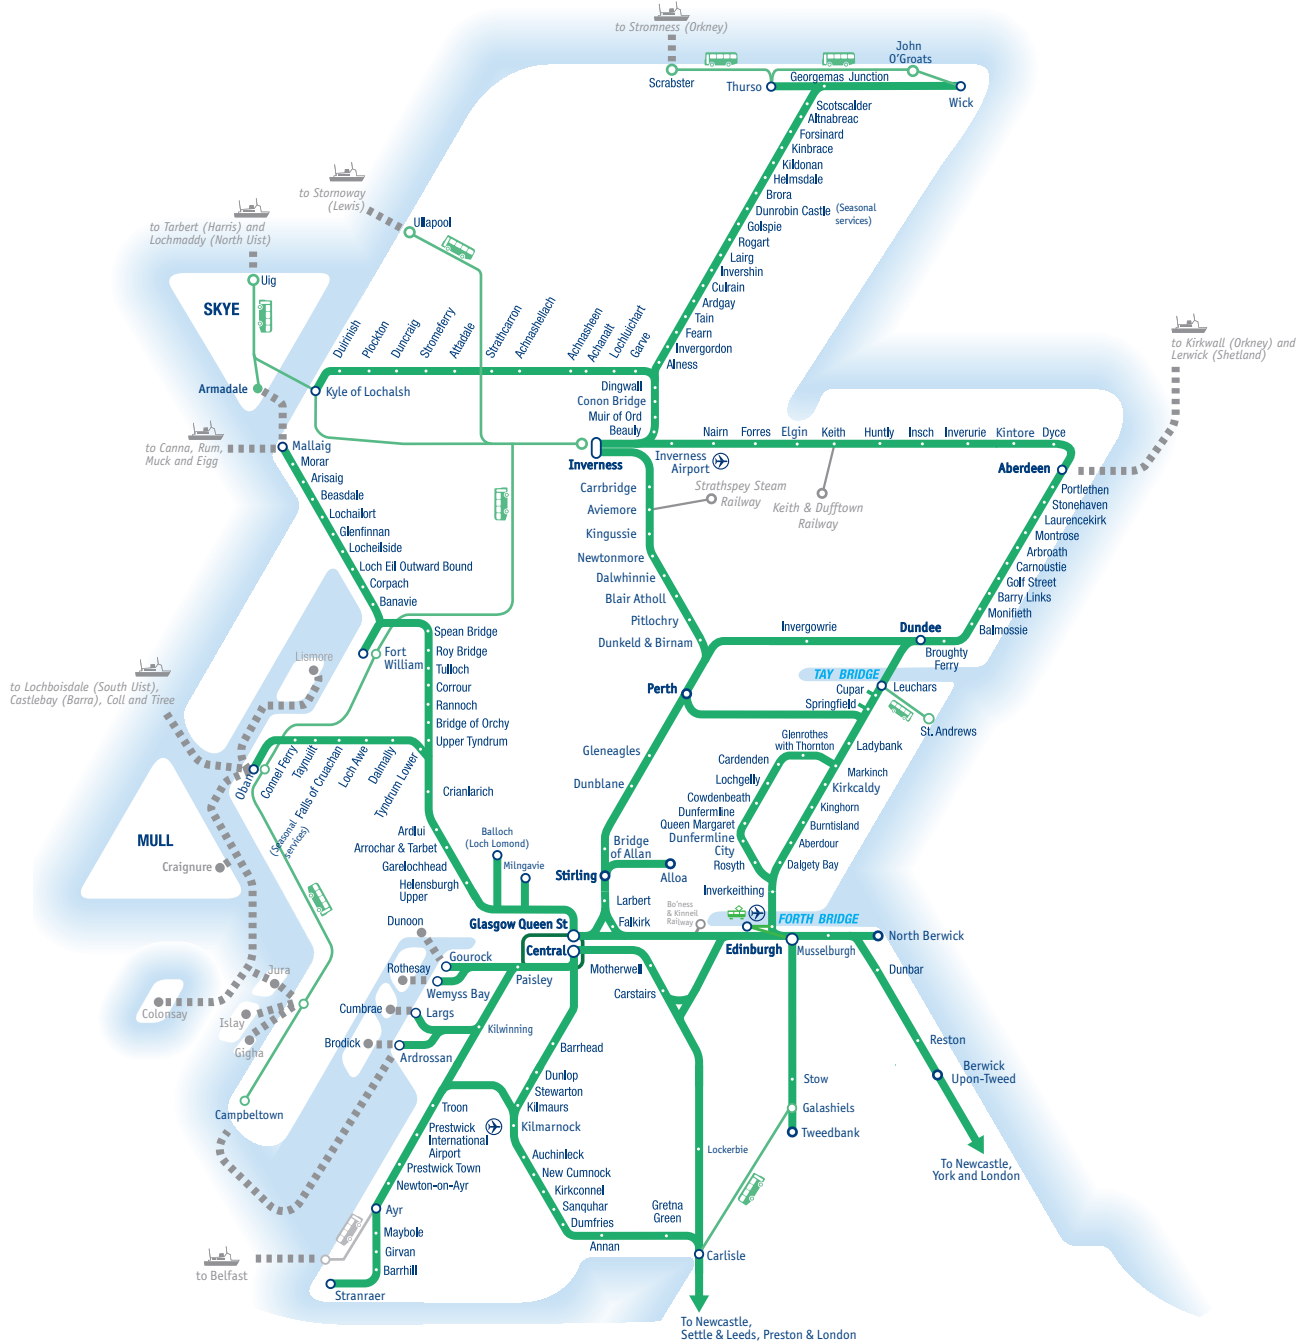

# SPIRIT OF SCOTLAND

Routes/transport included in ticket in green

- Rail routes
- Bus routes
- Glasgow subway
- Edinburgh Tram
- Ferry routes (not included in pass)

Please note: Not all train stations, particularly in Central Scotland/ urban areas, are shown